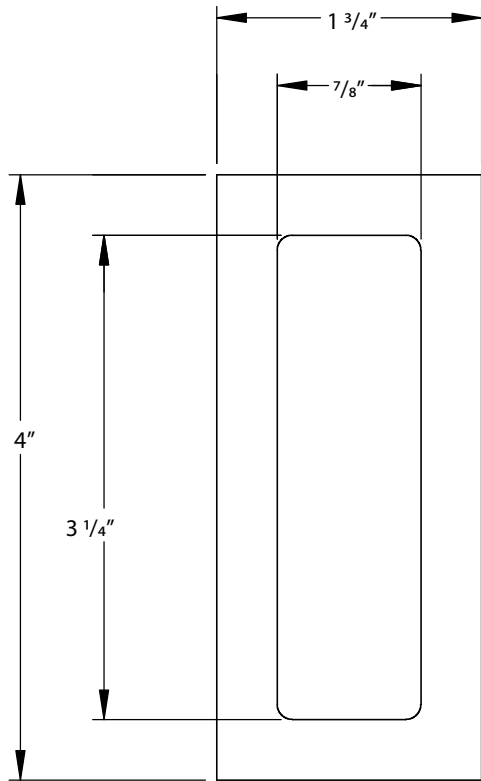

MODERN RECTANGULAR FLUSH PULL - 4"

FRONT VIEW

CROSS SECTION

BACK VIEW

TOP VIEW

MODERN RECTANGULAR FLUSH PULL - 6"

*NOTE: NOT DRAWN TO SCALE.

MODERN RECTANGULAR FLUSH PULL - 7"

*NOTE: NOT DRAWN TO SCALE.

MODERN RECTANGULAR FLUSH PULL - 10"

*NOTE: NOT DRAWN TO SCALE.