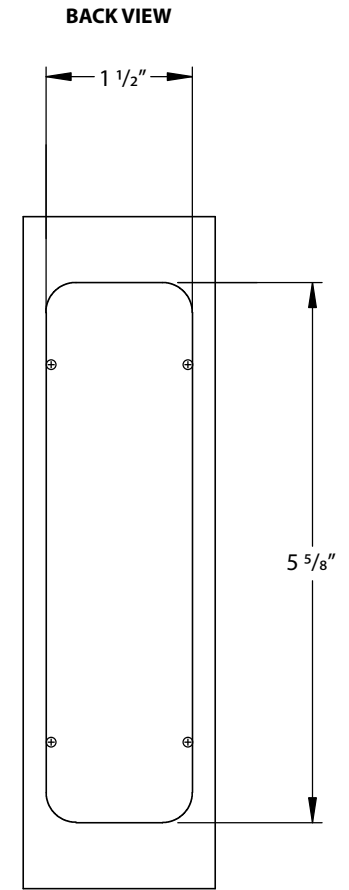

MODERN RECTANGULAR FLUSH PULL - 4"

FRONT VIEW

CROSS SECTION

BACK VIEW

TOP VIEW

MODERN RECTANGULAR FLUSH PULL - 6"

*NOTE: NOT DRAWN TO SCALE.

MODERN RECTANGULAR FLUSH PULL - 7"

*NOTE: NOT DRAWN TO SCALE.

MODERN RECTANGULAR FLUSH PULL - 10"

*NOTE: NOT DRAWN TO SCALE.