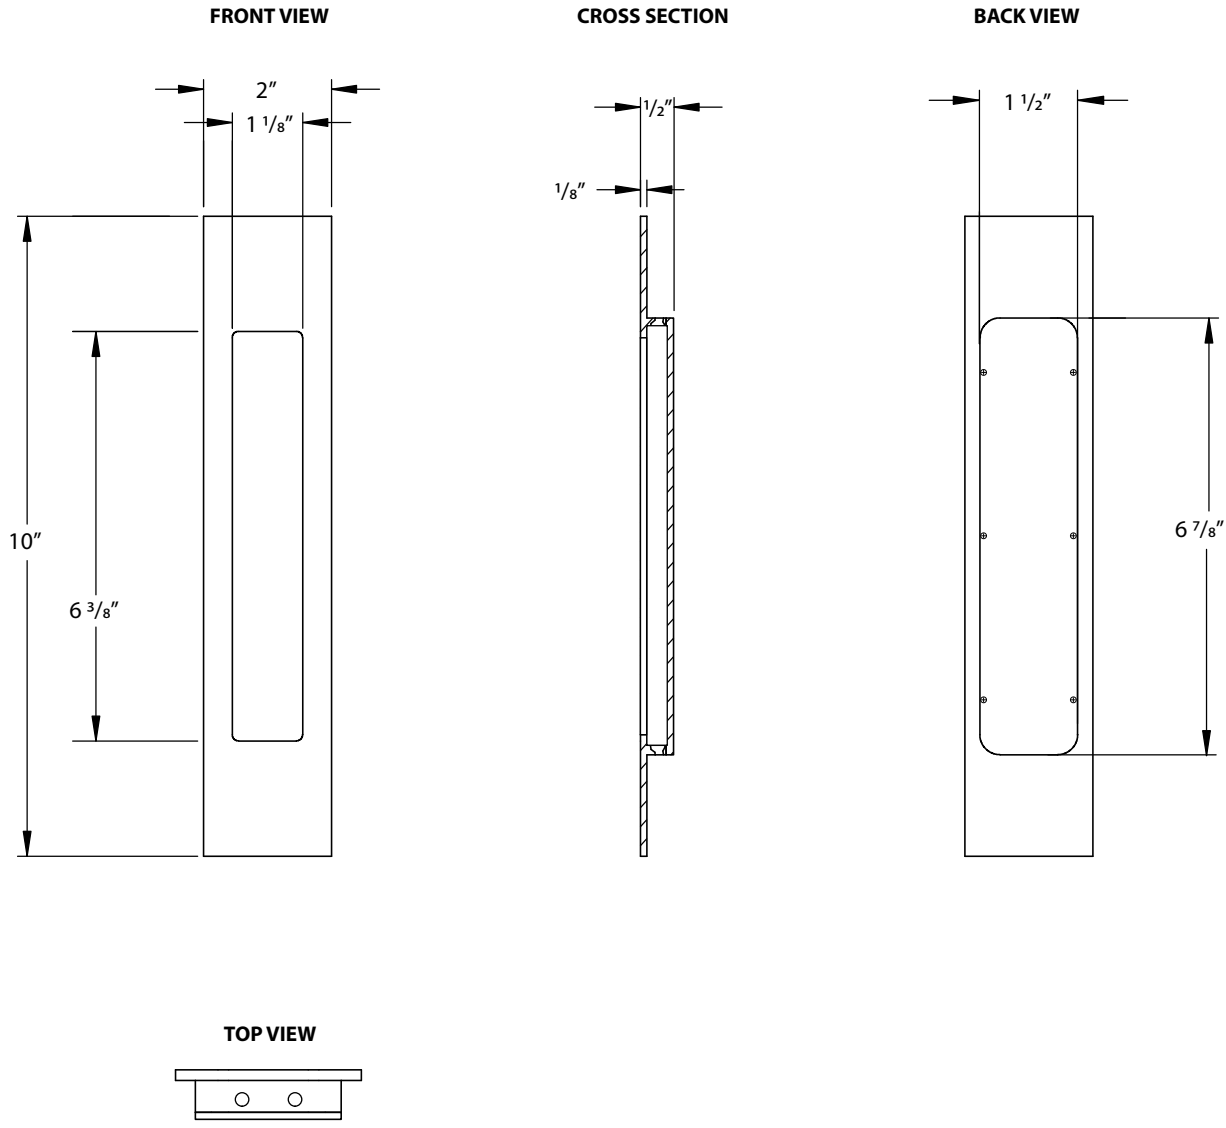

MODERN RECTANGULAR FLUSH PULL - 4"

FRONT VIEW

CROSS SECTION

BACK VIEW

TOP VIEW

MODERN RECTANGULAR FLUSH PULL - 6"

*NOTE: NOT DRAWN TO SCALE.

MODERN RECTANGULAR FLUSH PULL - 7"

*NOTE: NOT DRAWN TO SCALE.

MODERN RECTANGULAR FLUSH PULL - 10"

*NOTE: NOT DRAWN TO SCALE.