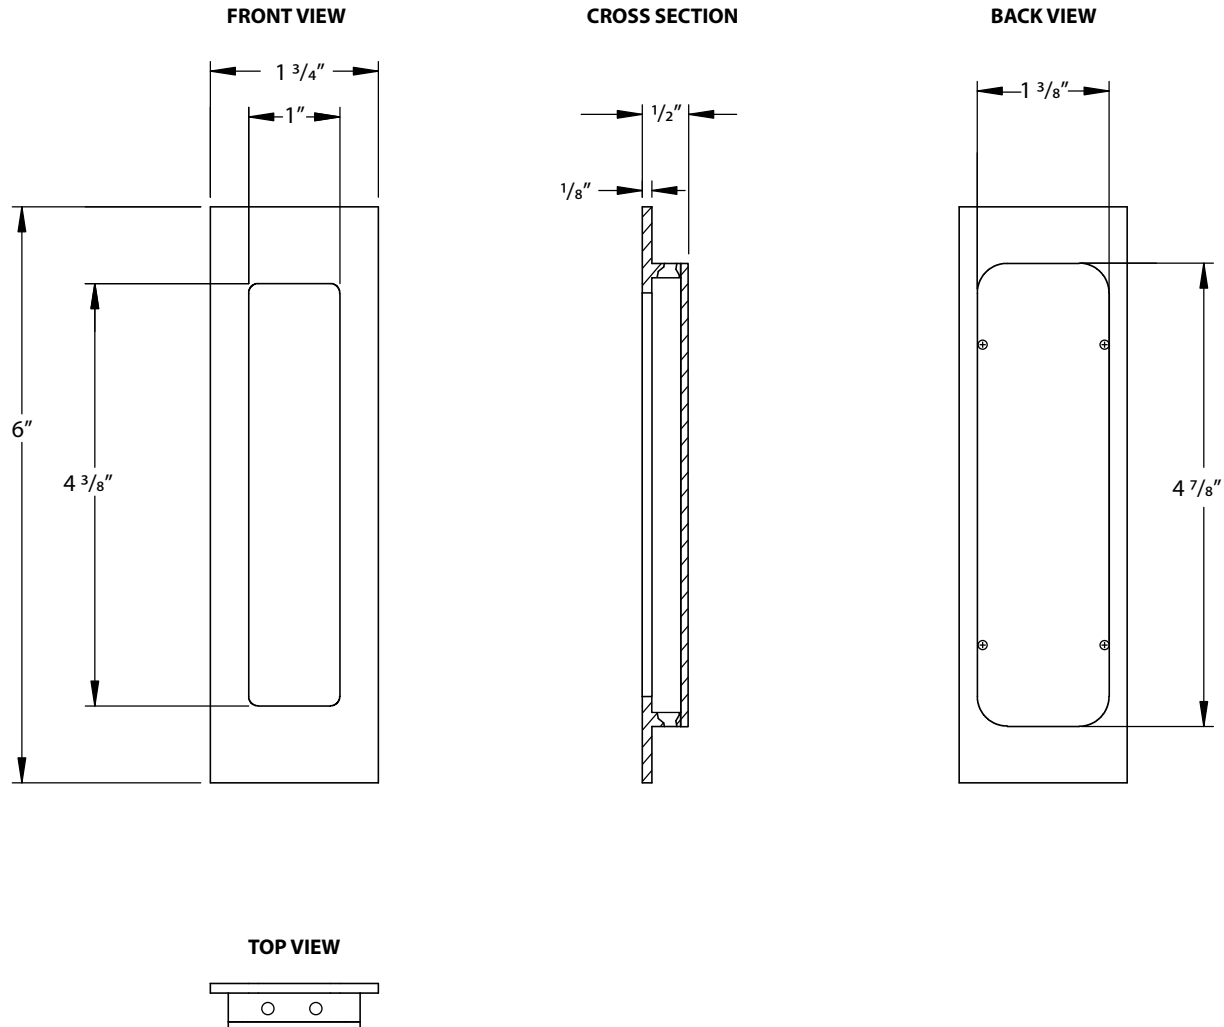

MODERN RECTANGULAR FLUSH PULL - 4"

FRONT VIEW

CROSS SECTION

BACK VIEW

TOP VIEW

MODERN RECTANGULAR FLUSH PULL - 6"

*NOTE: NOT DRAWN TO SCALE.

MODERN RECTANGULAR FLUSH PULL - 7"

*NOTE: NOT DRAWN TO SCALE.

MODERN RECTANGULAR FLUSH PULL - 10"

*NOTE: NOT DRAWN TO SCALE.