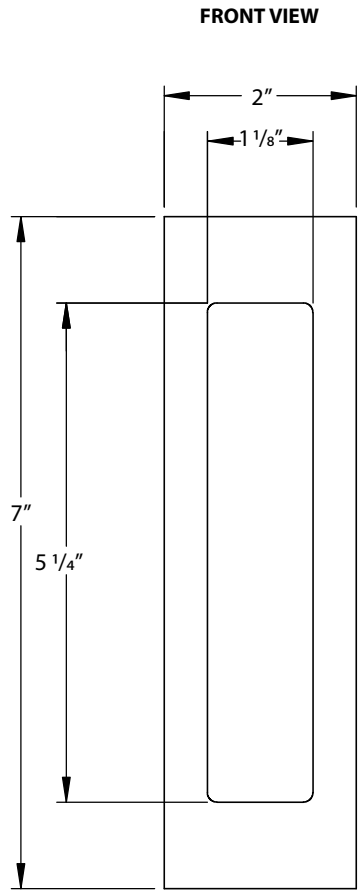

MODERN RECTANGULAR FLUSH PULL - 4"

FRONT VIEW

CROSS SECTION

BACK VIEW

TOP VIEW

MODERN RECTANGULAR FLUSH PULL - 6"

*NOTE: NOT DRAWN TO SCALE.

MODERN RECTANGULAR FLUSH PULL - 7"

*NOTE: NOT DRAWN TO SCALE.

MODERN RECTANGULAR FLUSH PULL - 10"

*NOTE: NOT DRAWN TO SCALE.