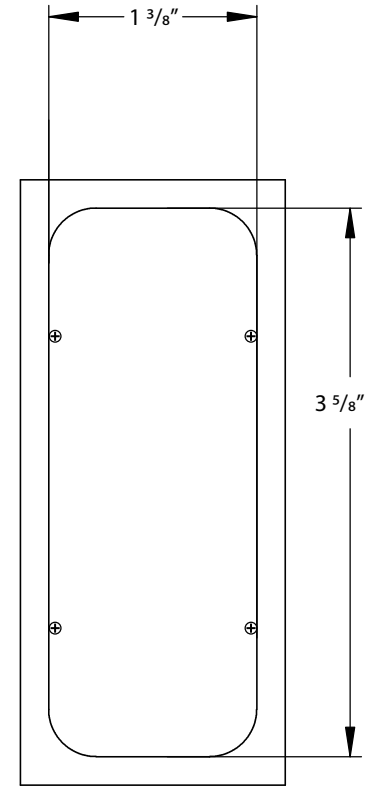

MODERN RECTANGULAR FLUSH PULL - 4"

FRONT VIEW

CROSS SECTION

BACK VIEW

TOP VIEW

MODERN RECTANGULAR FLUSH PULL - 6"

*NOTE: NOT DRAWN TO SCALE.

MODERN RECTANGULAR FLUSH PULL - 7"

*NOTE: NOT DRAWN TO SCALE.

MODERN RECTANGULAR FLUSH PULL - 10"

*NOTE: NOT DRAWN TO SCALE.