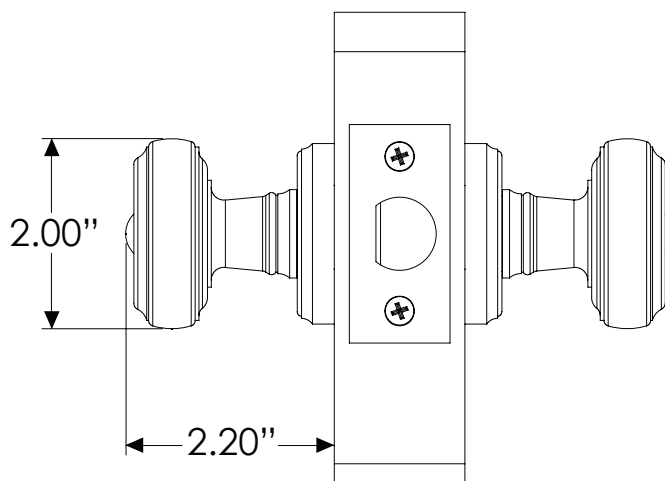

Round Knob with Small
Modern Rosette
(SRN)

Wavely Knob with Small
Regular Rosette
(SW)

- Shipped with EMTEK premium 28° latch - 2 3/8" backset. Specify 2 3/4" backset if required.
- Small Knobs can be ordered with any EMTEK brass rosettes for \$94 list price.
- ***Small Rosettes are NOT compatible with any EMTEK Levers.***