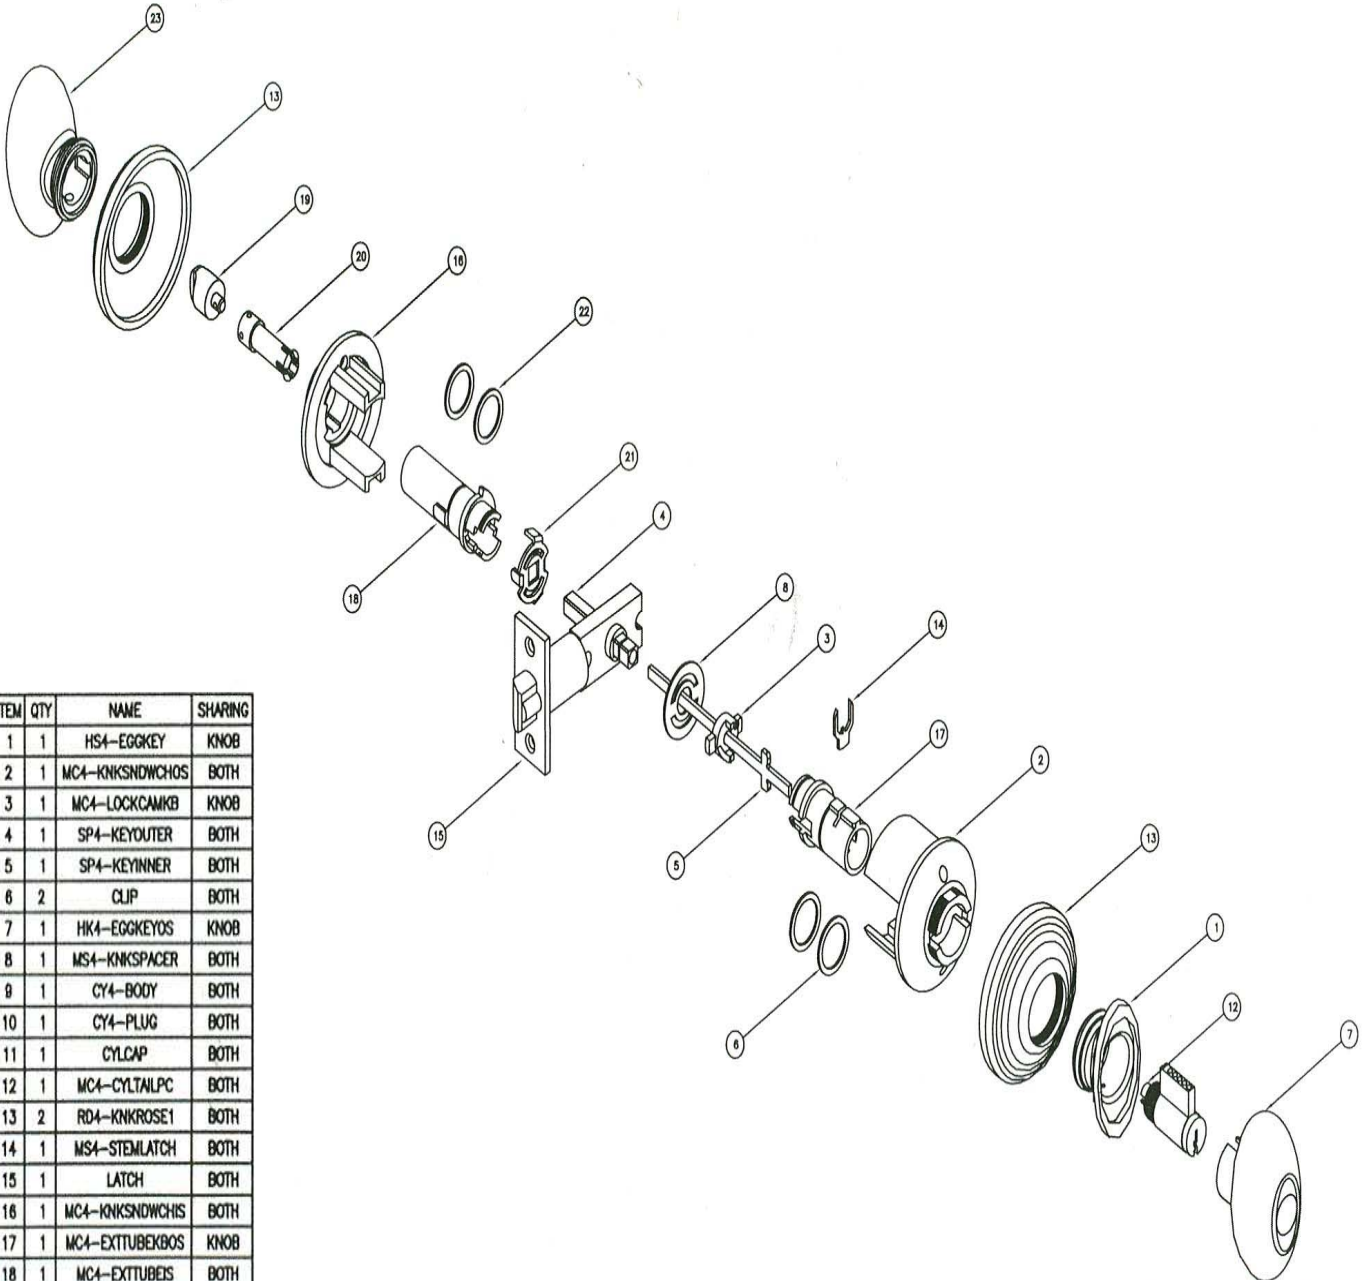

Key In Lock Component Part Breakdown

ITEM	QTY	NAME	SHARING
1	1	HS4-EGGKEY	KNOB
2	1	MCA-KNKSNDWCHOS	BOTH
3	1	MCA-LOCKCAMB	KNOB
4	1	SP4-KEYOUTER	BOTH
5	1	SP4-KEYINNER	BOTH
6	2	CLIP	BOTH
7	1	HK4-EGGKEYOS	KNOB
8	1	MS4-KNKSPACER	BOTH
9	1	CY4-BODY	BOTH
10	1	CY4-PLUG	BOTH
11	1	CYLCAP	BOTH
12	1	MCA-CYLTALPC	BOTH
13	2	RD4-KNKROSE1	BOTH
14	1	MS4-STEMLATCH	BOTH
15	1	LATCH	BOTH
16	1	MCA-KNKSNDWCHIS	BOTH
17	1	MCA-EXTTUBEXBOS	KNOB
18	1	MCA-EXTTUBEIS	BOTH
19	1	MM4-KNKTHUMB	BOTH
20	1	MP4-THMBTRNEXT	BOTH
21	1	MS4-TMEPLTKYKB	KNOB
22	2	CLIPIN	BOTH
23	1	HK4-EGGKEYIN	KNOB