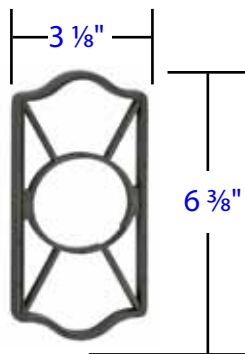

Exterior Projection: 1 3/8"

Interior Projection: 1 1/2"

Adaptors available for brass deadbolt to fit doors between 1 3/8" and 1 5/8" thick.

Product Features:

- Fits any door between 1 3/4" to 2 1/4" thick with a 2 1/8" bore standard door prep.
- Installs easily with only a Phillips head screwdriver.
- Easy to use installation and programming instructions included.
- Factory programmed with 2 unique, secure user codes for use right out of the box.
- Can be programmed with up to 20 user codes of your choice.
- Codes can be added and deleted.
- Easy lock operation, simply push the Emtek button and turn the exterior thumb turn to lock.
- Easy unlock operation, enter the 4 digit code and turn the exterior thumb turn.
- Programming changes can be made easily using the keypad.
- Keypad has a protective coating to prevent wear patterns.
- Illuminated keypad for easy and quick operation after dark.
- Low battery indicator lets you know when it's time to change the battery.
- Emtek's standard mechanical and finish warranties along with a 2 year warranty on electronic components.

Exterior Projection: 1 3/4"

Interior Projection: 1 3/4"