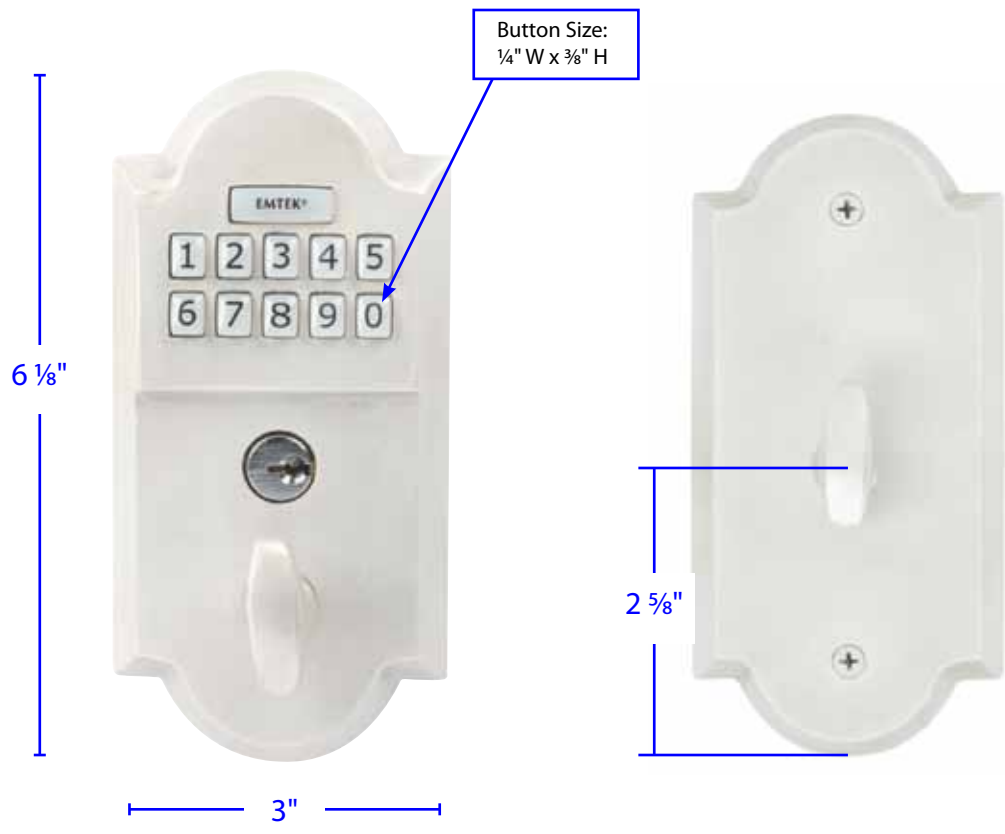

Exterior Projection: 1 3/8"

Interior Projection: 1 1/2"

Adaptors available for brass deadbolt to fit doors between 1 3/8" and 1 5/8" thick.

Product Features:

- Fits any door between 1 3/4" to 2 1/4" thick with a 2 1/8" bore standard door prep.
- Installs easily with only a Phillips head screwdriver.
- Easy to use installation and programming instructions included.
- Factory programmed with 2 unique, secure user codes for use right out of the box.
- Can be programmed with up to 20 user codes of your choice.
- Codes can be added and deleted.
- Easy lock operation, simply push the Emtek button and turn the exterior thumb turn to lock.
- Easy unlock operation, enter the 4 digit code and turn the exterior thumb turn.
- Programming changes can be made easily using the keypad.
- Keypad has a protective coating to prevent wear patterns.
- Illuminated keypad for easy and quick operation after dark.
- Low battery indicator lets you know when it's time to change the battery.
- Emtek's standard mechanical and finish warranties along with a 2 year warranty on electronic components.

Exterior Projection: 1 3/4"

Interior Projection: 1 3/4"