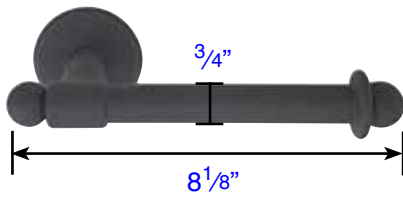

Projection: 3 3/16"

Wrought Steel Bar Style Paper Holder
(2503)