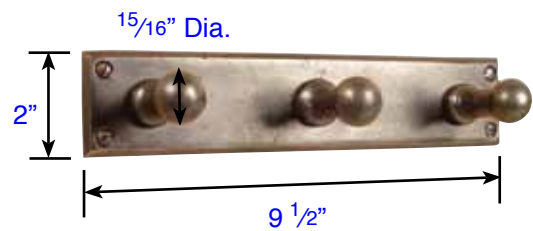

Projection: 2"

Sandcast Bronze Double Hook  
(2306)

Projection:  $2\frac{11}{16}$ "

Sandcast Bronze Single Post Style Hook  
(2308)

A:  $1\frac{3}{4}$ "  
B:  $1\frac{1}{4}$ "  
C:  $1\frac{3}{16}$ " Screw-to-Screw

Projection:  $3\frac{13}{16}$ "

Sandcast Bronze Robe Hook  
(86106)

Projection:  $2\frac{1}{2}$ "

Sandcast Bronze 3 Hooks  
(2307)

Projection: 3<sup>3</sup>/<sub>8</sub>"  
Tuscany Towel Bar  
18"(27021), 24"(27022), 30"(27023)