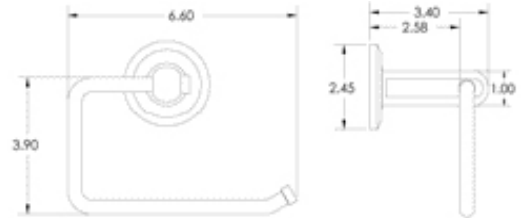

Modern Brass Towel Bar  
18"(28021), 24"(28022), 30"(28023)

Bar Dia. :  $\frac{5}{16}$ " x  $\frac{3}{4}$ "  
Projection:  $3 \frac{3}{8}$ "

Small Disc Rosette

Modern Brass Paper Holder Bar Style (2804)

Bar Dia. :  $\frac{5}{16}$ " x  $\frac{3}{4}$ "  
Projection:  $2 \frac{7}{8}$ "

Modern Brass Double Hook  
(2809)

Projection:  $2 \frac{7}{8}$ "

Modern Brass Towel Ring (2801)

Projection:  $2 \frac{5}{8}$ "

Thickness:  $\frac{3}{4}$ "  
Width:  $\frac{5}{16}$ "

Projection: 2 3/4"

Double Hook (2609)

Projection: 2 1/8"

Double Hook (2607)

Projection: 3 3/8"

Brass Paper Holder Style 1 (2604)

Projection: 3 3/8"

Single Hook Post (2608)

Projection: 3 3/8"

Brass Paper Holder Style 2 (2605)

Towel Bar 18"-- S7010SS  
Towel Bar 24"-- S7020SS  
Towel Bar 30"-- S7030SS

Projection: 3<sup>5</sup>/<sub>16</sub>"

Towel Ring -- S7300SS Projection: 2<sup>13</sup>/<sub>16</sub>"

Bar Style Paper Holder -- S7210SS Projection: 3<sup>5</sup>/<sub>16</sub>"