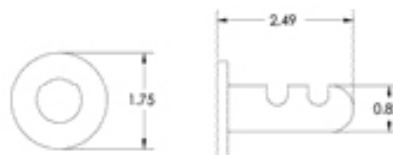

Robe Hook with Disk Rosette -- S7100SS Projection: 2⁵/₈"