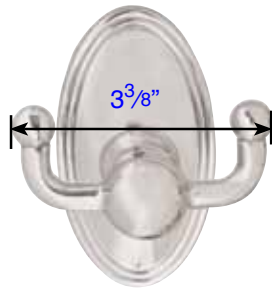

Modern Brass Towel Bar  
18"(28021), 24"(28022), 30"(28023)

Bar Dia. :  $\frac{5}{16}$ " x  $\frac{3}{4}$ "  
Projection:  $3 \frac{3}{8}$ "

Small Disc Rosette

Modern Brass Paper Holder Bar Style (2804)

Bar Dia. :  $\frac{5}{16}$ " x  $\frac{3}{4}$ "  
Projection:  $2 \frac{7}{8}$ "

Modern Brass Double Hook  
(2809)

Projection:  $2 \frac{7}{8}$ "

Modern Brass Towel Ring (2801)

Projection:  $2 \frac{5}{8}$ "

Thickness:  $\frac{3}{4}$ "  
Width:  $\frac{5}{16}$ "

Projection: 2 3/4"

Double Hook (2609)

Projection: 2 5/8"

Brass Towel Ring (2601)

Projection: 2 7/8"

Brass Robe Hook (2606)

Brass Towel Bar 18"(26021), 24"(26022), 30"(26023)

1 1/16" Dia.

3 3/8" Projection

Brass Double Towel Bars 18"(26031), 24"(26032), 30"(26033)

Projection: 2 1/8"

Double Hook (2607)

Projection: 3 3/8"

Brass Paper Holder Style 1 (2604)

Projection: 3 3/8"

Single Hook Post (2608)

Projection: 3 3/8"

Brass Paper Holder Style 2 (2605)