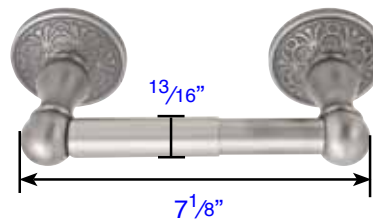

Modern Brass Towel Bar  
18"(28021), 24"(28022), 30"(28023)

Bar Dia. :  $\frac{5}{16}$ " x  $\frac{3}{4}$ "  
Projection:  $3 \frac{3}{8}$ "

Small Disc Rosette

Modern Brass Paper Holder Bar Style (2804)

Bar Dia. :  $\frac{5}{16}$ " x  $\frac{3}{4}$ "  
Projection:  $2 \frac{7}{8}$ "

Modern Brass Double Hook  
(2809)

Projection:  $2 \frac{7}{8}$ "

Modern Brass Towel Ring (2801)

Projection:  $2 \frac{5}{8}$ "

Thickness:  $\frac{3}{4}$ "  
Width:  $\frac{5}{16}$ "

Projection: 2 3/4"

Double Hook (2609)

Projection: 2 5/8"

Brass Towel Ring (2601)

Projection: 2 7/8"

Brass Robe Hook (2606)

Brass Towel Bar 18"(26021), 24"(26022), 30"(26023)

1 1/16" Dia.

3 3/8" Projection

Brass Double Towel Bars 18"(26031), 24"(26032), 30"(26033)

Projection: 2 1/8"

Double Hook (2607)

Projection: 3 3/8"

Brass Paper Holder Style 1 (2604)

Projection: 3 3/8"

Single Hook Post (2608)

Projection: 3 3/8"

Brass Paper Holder Style 2 (2605)