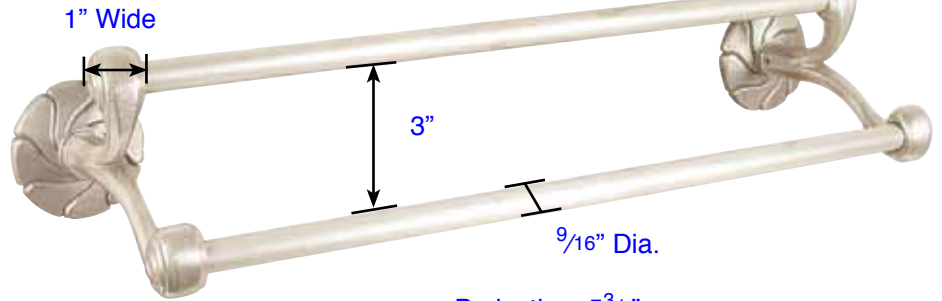

Projection: 5³/₈"
Tuscany Double Towel Bars
18"(27081), 24"(27082), 30"(27083)