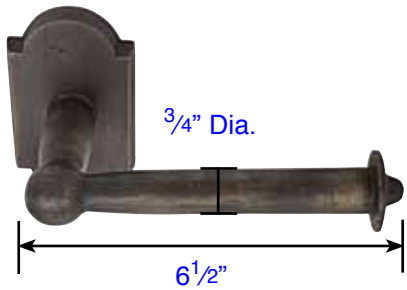

Projection: $2\frac{11}{16}$ "

Sandcast Bronze Towel Ring
(2301)

Projection: $3\frac{5}{8}$ "

Sandcast Bronze Bar Style Paper Holder
(2303)