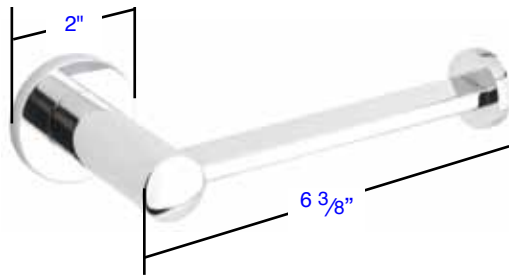

Modern Brass Towel Bar  
18"(28021), 24"(28022), 30"(28023)

Bar Dia. :  $\frac{5}{16}$ " x  $\frac{3}{4}$ "  
Projection:  $3 \frac{3}{8}$ "

Small Disc Rosette

Modern Brass Paper Holder Bar Style (2804)

Bar Dia. :  $\frac{5}{16}$ " x  $\frac{3}{4}$ "  
Projection:  $2 \frac{7}{8}$ "

Modern Brass Double Hook  
(2809)

Projection:  $2 \frac{7}{8}$ "

Modern Brass Towel Ring (2801)

Projection:  $2 \frac{5}{8}$ "

Thickness:  $\frac{3}{4}$ "  
Width:  $\frac{5}{16}$ "

Projection: 2 3/4"

Double Hook (2609)

Projection: 2 5/8"

Brass Towel Ring (2601)

Projection: 2 7/8"

Brass Robe Hook (2606)

Brass Towel Bar 18"(26021), 24"(26022), 30"(26023)

1 1/16" Dia.

3 3/8" Projection

Brass Double Towel Bars 18"(26031), 24"(26032), 30"(26033)