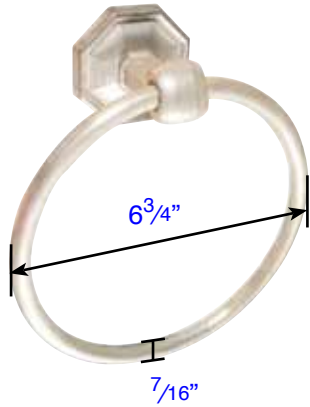

Modern Brass Towel Bar  
18"(28021), 24"(28022), 30"(28023)

Bar Dia. :  $\frac{5}{16}$ " x  $\frac{3}{4}$ "  
Projection:  $3 \frac{3}{8}$ "

Small Disc Rosette

Modern Brass Paper Holder Bar Style (2804)

Bar Dia. :  $\frac{5}{16}$ " x  $\frac{3}{4}$ "  
Projection:  $2 \frac{7}{8}$ "

Modern Brass Double Hook  
(2809)

Projection:  $2 \frac{7}{8}$ "

Modern Brass Towel Ring (2801)

Projection:  $2 \frac{5}{8}$ "

Thickness:  $\frac{3}{4}$ "  
Width:  $\frac{5}{16}$ "

Projection: 2 3/4"

Double Hook (2609)

Projection: 2"

Sandcast Bronze Double Hook  
(2306)

Projection:  $2\frac{11}{16}$ "

Sandcast Bronze Single Post Style Hook  
(2308)

A:  $1\frac{3}{4}$ "  
B:  $1\frac{1}{4}$ "  
C:  $1\frac{3}{16}$ " Screw-to-Screw

Projection:  $3\frac{13}{16}$ "

Sandcast Bronze Robe Hook  
(86106)

Projection:  $2\frac{1}{2}$ "

Sandcast Bronze 3 Hooks  
(2307)

Projection: 3<sup>3</sup>/<sub>8</sub>"  
Tuscany Towel Bar  
18"(27021), 24"(27022), 30"(27023)