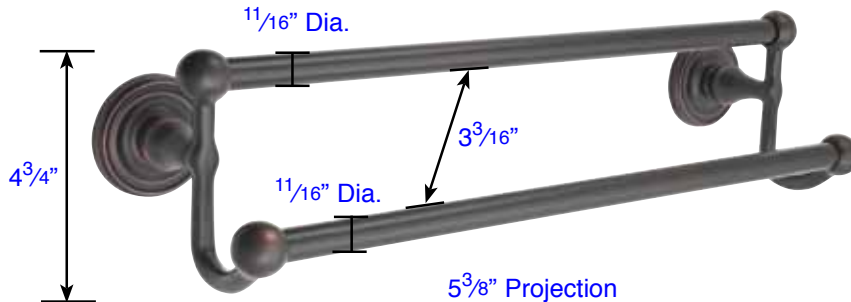

Modern Brass Towel Bar  
18"(28021), 24"(28022), 30"(28023)

Bar Dia. :  $\frac{5}{16}$ " x  $\frac{3}{4}$ "  
Projection:  $3 \frac{3}{8}$ "

Small Disc Rosette

Modern Brass Paper Holder Bar Style (2804)

Bar Dia. :  $\frac{5}{16}$ " x  $\frac{3}{4}$ "  
Projection:  $2 \frac{7}{8}$ "

Modern Brass Double Hook  
(2809)

Projection:  $2 \frac{7}{8}$ "

Modern Brass Towel Ring (2801)

Projection:  $2 \frac{5}{8}$ "

Thickness:  $\frac{3}{4}$ "  
Width:  $\frac{5}{16}$ "

Projection: 2 3/4"

Double Hook (2609)

Projection: 2 5/8"

Brass Towel Ring (2601)

Projection: 2 7/8"

Brass Robe Hook (2606)

Brass Towel Bar 18"(26021), 24"(26022), 30"(26023)

1 1/16" Dia.

3 3/8" Projection

Brass Double Towel Bars 18"(26031), 24"(26032), 30"(26033)

Projection: 2 1/8"

Double Hook (2607)

Projection: 3 3/8"

Brass Paper Holder Style 1 (2604)

Projection: 3 3/8"

Single Hook Post (2608)

Projection: 3 3/8"

Brass Paper Holder Style 2 (2605)