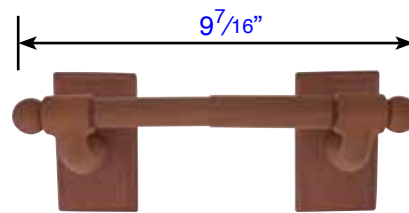

Projection: 3 7/16"

Wrought Steel Spring Rod Style Paper Holder
(2504)