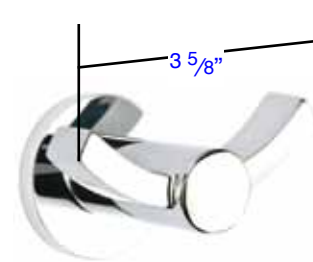

Modern Brass Towel Bar  
18"(28021), 24"(28022), 30"(28023)

Bar Dia. :  $\frac{5}{16}$ " x  $\frac{3}{4}$ "  
Projection:  $3 \frac{3}{8}$ "

Small Disc Rosette

Modern Brass Paper Holder Bar Style (2804)

Bar Dia. :  $\frac{5}{16}$ " x  $\frac{3}{4}$ "  
Projection:  $2 \frac{7}{8}$ "

Modern Brass Double Hook  
(2809)

Projection:  $2 \frac{7}{8}$ "

Modern Brass Towel Ring (2801)

Projection:  $2 \frac{5}{8}$ "

Thickness:  $\frac{3}{4}$ "  
Width:  $\frac{5}{16}$ "

Projection: 2 3/4"

Double Hook (2609)

Projection: 2 5/8"

Brass Towel Ring (2601)

Projection: 2 7/8"

Brass Robe Hook (2606)

Brass Towel Bar 18"(26021), 24"(26022), 30"(26023)

1 1/16" Dia.

3 3/8" Projection

Brass Double Towel Bars 18"(26031), 24"(26032), 30"(26033)