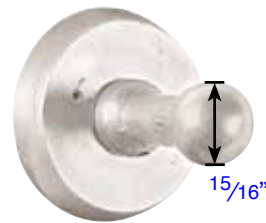

Modern Brass Towel Bar  
18"(28021), 24"(28022), 30"(28023)

Bar Dia. :  $\frac{5}{16}$ " x  $\frac{3}{4}$ "  
Projection:  $3 \frac{3}{8}$ "

Small Disc Rosette

Modern Brass Paper Holder Bar Style (2804)

Bar Dia. :  $\frac{5}{16}$ " x  $\frac{3}{4}$ "  
Projection:  $2 \frac{7}{8}$ "

Projection:  $2\frac{11}{16}$ "

Sandcast Bronze Towel Ring  
(2301)

Projection:  $3\frac{5}{8}$ "

Sandcast Bronze Bar Style Paper Holder  
(2303)

Projection:  $3\frac{11}{16}$ "

Sandcast Bronze Spring Rod Style Paper Holder  
(2304)

Projection: 2"

Sandcast Bronze Double Hook  
(2306)

Projection:  $2\frac{11}{16}$ "

Sandcast Bronze Single Post Style Hook  
(2308)

A:  $1\frac{3}{4}$ "  
B:  $1\frac{1}{4}$ "  
C:  $1\frac{3}{16}$ " Screw-to-Screw