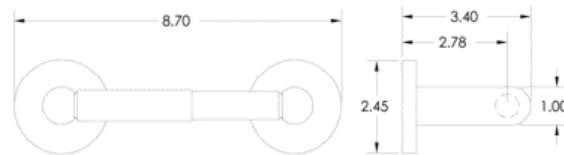

Towel Bar 18"-- S7010SS  
Towel Bar 24"-- S7020SS  
Towel Bar 30"-- S7030SS

Projection: 3<sup>5</sup>/<sub>16</sub>"

Towel Ring -- S7300SS Projection: 2<sup>13</sup>/<sub>16</sub>"

Bar Style Paper Holder -- S7210SS Projection: 3<sup>5</sup>/<sub>16</sub>"