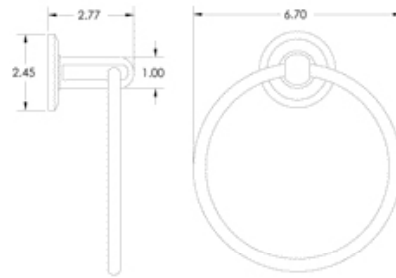

Towel Ring -- S7300SS Projection: 2¹³/₁₆"