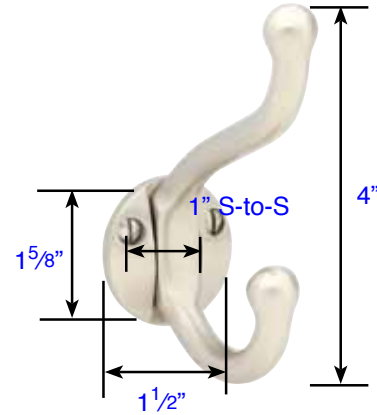

Modern Brass Towel Bar  
18"(28021), 24"(28022), 30"(28023)

Bar Dia. :  $\frac{5}{16}$ " x  $\frac{3}{4}$ "  
Projection:  $3 \frac{3}{8}$ "

Small Disc Rosette

Modern Brass Paper Holder Bar Style (2804)

Bar Dia. :  $\frac{5}{16}$ " x  $\frac{3}{4}$ "  
Projection:  $2 \frac{7}{8}$ "

Modern Brass Double Hook  
(2809)

Projection:  $2 \frac{7}{8}$ "

Modern Brass Towel Ring (2801)

Projection:  $2 \frac{5}{8}$ "

Thickness:  $\frac{3}{4}$ "  
Width:  $\frac{5}{16}$ "

Projection: 2 3/4"

Double Hook (2609)

Projection: 2 5/8"

Brass Towel Ring (2601)

Projection: 2 7/8"

Brass Robe Hook (2606)

Brass Towel Bar 18"(26021), 24"(26022), 30"(26023)

1 1/16" Dia.

3 3/8" Projection

Brass Double Towel Bars 18"(26031), 24"(26032), 30"(26033)

Projection: 2 1/8"

Double Hook (2607)

Projection: 3 3/8"

Brass Paper Holder Style 1 (2604)

Projection: 3 3/8"

Single Hook Post (2608)

Projection: 3 3/8"

Brass Paper Holder Style 2 (2605)