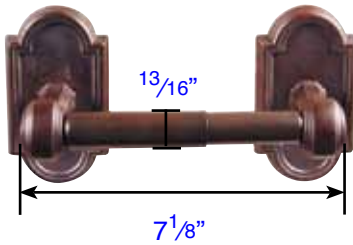

Projection: 2⁵/₈"
Tuscany Towel Ring
(2701)