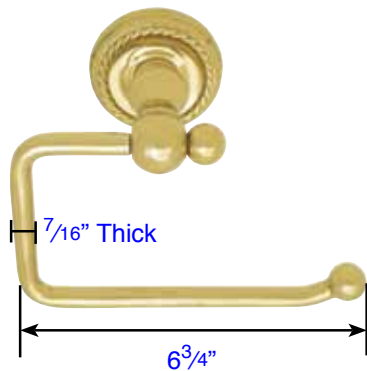

Modern Brass Towel Bar  
18"(28021), 24"(28022), 30"(28023)

Bar Dia. :  $\frac{5}{16}$ " x  $\frac{3}{4}$ "  
Projection:  $3 \frac{3}{8}$ "

Small Disc Rosette

Modern Brass Paper Holder Bar Style (2804)

Bar Dia. :  $\frac{5}{16}$ " x  $\frac{3}{4}$ "  
Projection:  $2 \frac{7}{8}$ "

Modern Brass Double Hook  
(2809)

Projection:  $2 \frac{7}{8}$ "

Modern Brass Towel Ring (2801)

Projection:  $2 \frac{5}{8}$ "

Thickness:  $\frac{3}{4}$ "  
Width:  $\frac{5}{16}$ "

Projection: 2 3/4"

Double Hook (2609)

Projection: 2 5/8"

Brass Towel Ring (2601)

Projection: 2 7/8"

Brass Robe Hook (2606)

Brass Towel Bar 18"(26021), 24"(26022), 30"(26023)

1 1/16" Dia.

3 3/8" Projection

Brass Double Towel Bars 18"(26031), 24"(26032), 30"(26033)

Projection: 2 1/8"

Double Hook (2607)

Projection: 3 3/8"

Brass Paper Holder Style 1 (2604)

Projection: 3 3/8"

Single Hook Post (2608)

Projection: 3 3/8"

Brass Paper Holder Style 2 (2605)