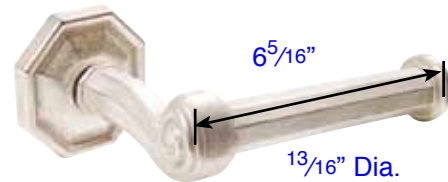

Projection: 3⁹/₁₆"
Tuscany Bar Style Paper Holder
Left Hand(2705LH), Right Hand(2705RH)