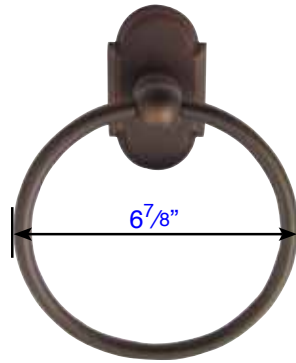

Modern Brass Towel Bar  
18"(28021), 24"(28022), 30"(28023)

Bar Dia. :  $\frac{5}{16}$ " x  $\frac{3}{4}$ "  
Projection:  $3 \frac{3}{8}$ "

Small Disc Rosette

Modern Brass Paper Holder Bar Style (2804)

Bar Dia. :  $\frac{5}{16}$ " x  $\frac{3}{4}$ "  
Projection:  $2 \frac{7}{8}$ "

Modern Brass Double Hook  
(2809)

Projection:  $2 \frac{7}{8}$ "

Modern Brass Towel Ring (2801)

Projection:  $2 \frac{5}{8}$ "

Thickness:  $\frac{3}{4}$ "  
Width:  $\frac{5}{16}$ "

Projection: 2 3/4"

Double Hook (2609)

Projection: 2 5/8"

Brass Towel Ring (2601)

Projection: 2 7/8"

Brass Robe Hook (2606)

Brass Towel Bar 18"(26021), 24"(26022), 30"(26023)

1 1/16" Dia.

3 3/8" Projection

Brass Double Towel Bars 18"(26031), 24"(26032), 30"(26033)

Projection: 3"

1 3/16" Screw-to-Screw

Wrought Steel Robe Hook  
(25050)

Notes:  
Rosette size same as on passage sets.