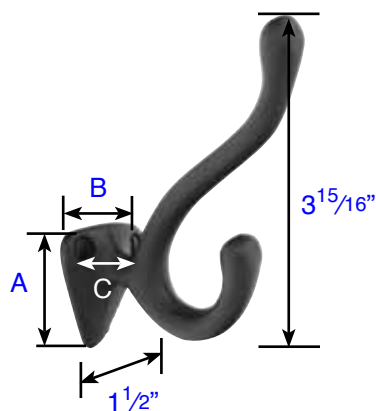

Modern Brass Double Hook  
(2809)

Projection:  $2 \frac{7}{8}$ "

Modern Brass Towel Ring (2801)

Projection:  $2 \frac{5}{8}$ "

Thickness:  $\frac{3}{4}$ "  
Width:  $\frac{5}{16}$ "

Projection: 2 3/4"

Double Hook (2609)

Projection:  $2\frac{11}{16}$ "

Sandcast Bronze Towel Ring  
(2301)

Projection:  $3\frac{5}{8}$ "

Sandcast Bronze Bar Style Paper Holder  
(2303)

Projection:  $3\frac{11}{16}$ "

Sandcast Bronze Spring Rod Style Paper Holder  
(2304)

Projection: 2"

Sandcast Bronze Double Hook  
(2306)

Projection:  $2\frac{11}{16}$ "

Sandcast Bronze Single Post Style Hook  
(2308)

A:  $1\frac{3}{4}$ "  
B:  $1\frac{1}{4}$ "  
C:  $1\frac{3}{16}$ " Screw-to-Screw