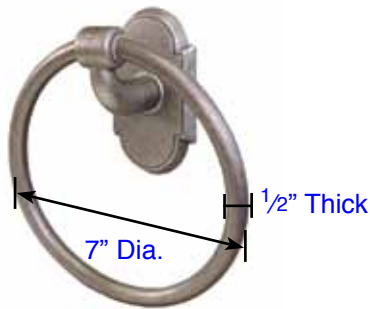

Modern Brass Towel Bar  
18"(28021), 24"(28022), 30"(28023)

Bar Dia. :  $\frac{5}{16}$ " x  $\frac{3}{4}$ "  
Projection:  $3 \frac{3}{8}$ "

Small Disc Rosette

Modern Brass Paper Holder Bar Style (2804)

Bar Dia. :  $\frac{5}{16}$ " x  $\frac{3}{4}$ "  
Projection:  $2 \frac{7}{8}$ "

Tuscany Double Hook (2707)

\* Base for Dbl. Robe Hook is 1<sup>3</sup>/<sub>4</sub>" H x 1<sup>1</sup>/<sub>2</sub>" W

Projection: 2<sup>5</sup>/<sub>8</sub>"  
Tuscany Single Hook (2706)

Notes:  
• Rosette size same as on passage sets.

Wrought Steel Towel Bar

Projection: 3 3/16"

Wrought Steel Bar Style Paper Holder  
(2503)

Projection: 3 7/16"

Wrought Steel Spring Rod Style Paper Holder  
(2504)

Projection: 2 5/8"

Wrought Steel Towel Ring  
(2501)

Projection: 3"

1 3/16" Screw-to-Screw

Wrought Steel Robe Hook  
(25050)

Notes:  
Rosette size same as on passage sets.