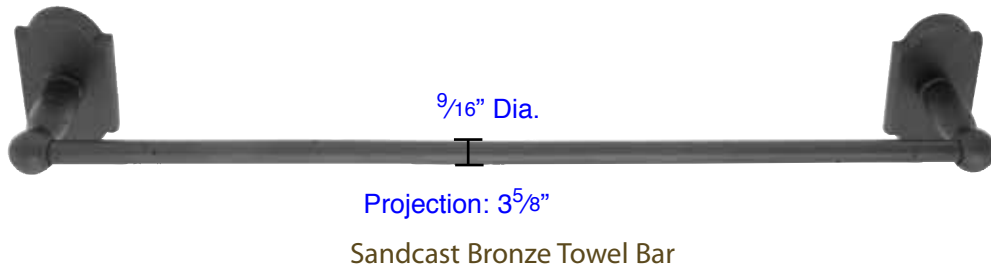

Sandcast Bronze Double Towel Bar
18"(23051), 24"(23052), 30"(23053)