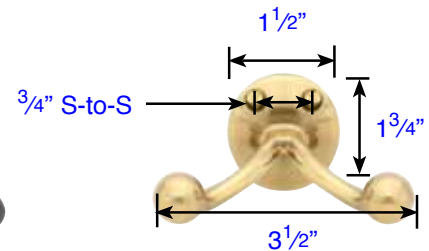

Modern Brass Towel Bar  
18"(28021), 24"(28022), 30"(28023)

Bar Dia. :  $\frac{5}{16}$ " x  $\frac{3}{4}$ "  
Projection:  $3 \frac{3}{8}$ "

Small Disc Rosette

Modern Brass Paper Holder Bar Style (2804)

Bar Dia. :  $\frac{5}{16}$ " x  $\frac{3}{4}$ "  
Projection:  $2 \frac{7}{8}$ "

Modern Brass Double Hook  
(2809)

Projection:  $2 \frac{7}{8}$ "

Modern Brass Towel Ring (2801)

Projection:  $2 \frac{5}{8}$ "

Thickness:  $\frac{3}{4}$ "  
Width:  $\frac{5}{16}$ "

Projection: 2 3/4"

Double Hook (2609)

Projection: 2 5/8"

Brass Towel Ring (2601)

Projection: 2 7/8"

Brass Robe Hook (2606)

Brass Towel Bar 18"(26021), 24"(26022), 30"(26023)

1 1/16" Dia.

3 3/8" Projection

Brass Double Towel Bars 18"(26031), 24"(26032), 30"(26033)

Projection: 2 1/8"

Double Hook (2607)

Projection: 3 3/8"

Brass Paper Holder Style 1 (2604)

Projection: 3 3/8"

Single Hook Post (2608)

Projection: 3 3/8"

Brass Paper Holder Style 2 (2605)