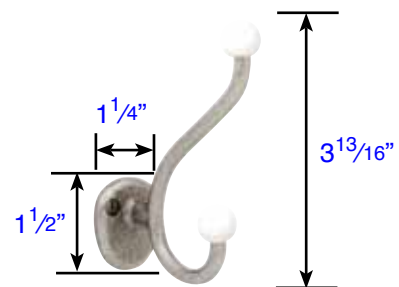

Modern Brass Towel Bar  
18"(28021), 24"(28022), 30"(28023)

Bar Dia. :  $\frac{5}{16}$ " x  $\frac{3}{4}$ "  
Projection:  $3 \frac{3}{8}$ "

Small Disc Rosette

Modern Brass Paper Holder Bar Style (2804)

Bar Dia. :  $\frac{5}{16}$ " x  $\frac{3}{4}$ "  
Projection:  $2 \frac{7}{8}$ "

Tuscany Double Hook (2707)

\* Base for Dbl. Robe Hook is 1<sup>3</sup>/<sub>4</sub>" H x 1<sup>1</sup>/<sub>2</sub>" W

Projection: 2<sup>5</sup>/<sub>8</sub>"  
Tuscany Single Hook (2706)

Notes:  
• Rosette size same as on passage sets.

Wrought Steel Towel Bar

Projection: 3 3/16"

Wrought Steel Bar Style Paper Holder  
(2503)

Projection: 3 7/16"

Wrought Steel Spring Rod Style Paper Holder  
(2504)

Projection: 2 5/8"

Wrought Steel Towel Ring  
(2501)

Projection: 3"

1 3/16" Screw-to-Screw

Wrought Steel Robe Hook  
(25050)

Notes:  
Rosette size same as on passage sets.