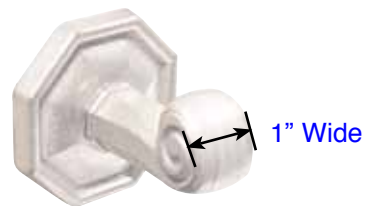

Projection: 2⁵/₈"
Tuscany Single Hook (2706)

Notes:
• Rosette size same as on passage sets.