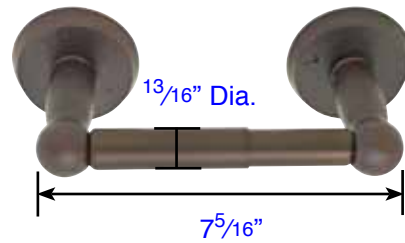

Projection: $3\frac{11}{16}$ "

Sandcast Bronze Spring Rod Style Paper Holder
(2304)