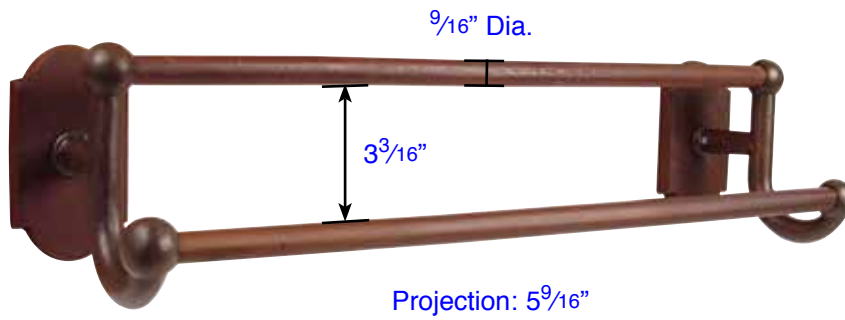

Projection: 2 1/8"

Double Hook (2607)

Projection: 3 3/8"

Brass Paper Holder Style 1 (2604)

Projection: 3 3/8"

Single Hook Post (2608)

Projection: 3 3/8"

Brass Paper Holder Style 2 (2605)

Towel Bar 18"-- S7010SS  
Towel Bar 24"-- S7020SS  
Towel Bar 30"-- S7030SS

Projection: 3<sup>5</sup>/<sub>16</sub>"

Towel Ring -- S7300SS Projection: 2<sup>13</sup>/<sub>16</sub>"

Bar Style Paper Holder -- S7210SS Projection: 3<sup>5</sup>/<sub>16</sub>"

Spring Rod Paper Holder -- S7220SS Projection: 3<sup>3</sup>/<sub>8</sub>"

Robe Hook with Disk Rosette -- S7100SS Projection: 2<sup>5</sup>/<sub>8</sub>"

Sandcast Bronze Double Towel Bar  
18"(23051), 24"(23052), 30"(23053)