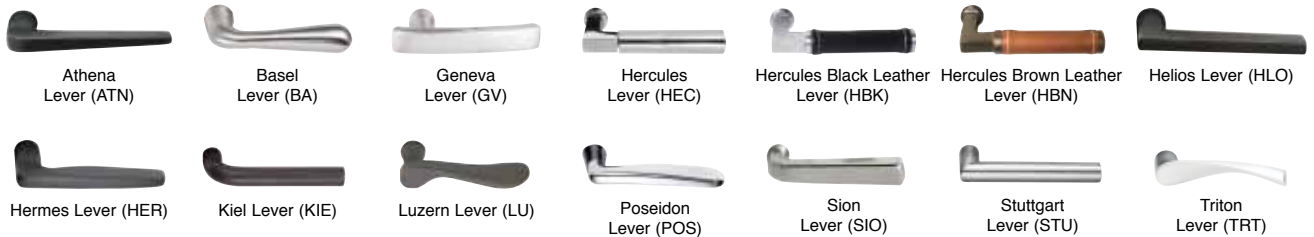

Description	Product Code	Finish	List Price
Modern Brass Keypad Deadbolt	E1020	Oil Rubbed Bronze (US10B) Satin Nickel (US15) Flat Black (US19) Polished Chrome (US26)	\$180.00

* **Handing Required if Lever used on Inside.** Standard latch is for 2 $\frac{3}{8}$ " backset. Specify 2 $\frac{3}{4}$ " backset if required.
 Complete Set Includes Latch and Strike Plate.

Product Features for Modern Entryset, Deadbolt & Lever Locksets:

- Fits any door between 1 3/4" to 2 1/4" thick with a 2 1/8" bore standard door prep.
- Installs easily with only a Phillips head screwdriver.
- Easy to use installation and programming instructions included.
- Factory programmed with 2 unique, secure user codes for use right out of the box.
- Can be programmed with up to 20 user codes of your choice.
- Programming changes can be made easily using the keypad.
- Sleek keypad has a protective coating to prevent wear patterns.
- Illuminated keypad for easy and quick operation after dark.
- Low battery indicator lets you know when it's time to change the battery.
- Emtek's standard mechanical and finish warranties along with a 2 year warranty on electronic components.

Modern Brass Keypad Leverset

Style Modern Brass Keypad Leverset
 Finish Satin Nickel (US15)

Exterior Trim

Interior Trim

Suggested Modern Brass Levers:

Description	Product Code	Lever Style	Finish	List Price
Modern Brass Keypad Leverset	E2020	See 2010 EMTEK Price Book Page 4 for more brass lever options. *	Oil Rubbed Bronze (US10B)	\$200.00
Modern Brass Keypad Leverset with Storeroom/Gate Function	E2220		Satin Nickel (US15) Flat Black (US19) Polished Chrome (US26)	\$200.00

Handing Required for Leversets. Standard latch is for 2 3/8" backset. Specify 2 3/4" backset if required. Complete Set Includes Latch and Strike Plate.
 * Keypad Leversets are compatible with Levers Only.