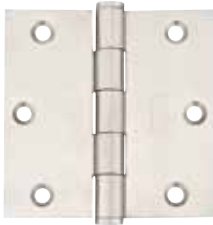

3 1/2" x 3 1/2" Residential Duty Plain Bearing with Square Corners

4" x 4" Residential Duty Plain Bearing with 5/8" Radius Corners

3 1/2" x 3 1/2" Heavy Duty Ball Bearing with 5/8" Radius Corners

4" x 4" Heavy Duty Ball Bearing with 1/4" Radius Corners

Residential Hinges *Plain Bearing, 304 Grade, 0.093" - 0.096" Thick*

Description	Product Code	Finish	Hinges Per Case	List Price (Per Pair) Broken Case	List Price (Per Pair) 1-5 Cases	List Price (Per Pair) 6+ Cases
3 1/2" x 3 1/2" with Square Corners	9811332D	Stainless Steel (SS)	50 (Pair)	\$20.00	\$18.00	\$17.00
3 1/2" x 3 1/2" with 1/4" Radius Corners	9812332D		50 (Pair)	\$20.00	\$18.00	\$17.00
3 1/2" x 3 1/2" with 5/8" Radius Corners	9813332D		50 (Pair)	\$20.00	\$18.00	\$17.00
4" x 4" with Square Corners	9811432D	Stainless Steel (SS)	50 (Pair)	\$24.00	\$22.00	\$21.00
4" x 4" with 1/4" Radius Corners	9812432D		50 (Pair)	\$24.00	\$22.00	\$21.00
4" x 4" with 5/8" Radius Corners	9813432D		50 (Pair)	\$24.00	\$22.00	\$21.00

Heavy Duty Hinges *Plain Bearing, 304 Grade, 0.113" - 0.135" Thick*

Description	Product Code	Finish	Hinges Per Case	List Price (Per Pair) Broken Case	List Price (Per Pair) 1-5 Cases	List Price (Per Pair) 6+ Cases
3 1/2" x 3 1/2" with Square Corners	9821332D	Stainless Steel (SS)	24 (Pair)	\$22.00	\$20.00	\$19.00
3 1/2" x 3 1/2" with 1/4" Radius Corners	9822332D		24 (Pair)	\$22.00	\$20.00	\$19.00
3 1/2" x 3 1/2" with 5/8" Radius Corners	9823332D		24 (Pair)	\$22.00	\$20.00	\$19.00
4" x 4" with Square Corners	9821432D	Stainless Steel (SS)	24 (Pair)	\$28.00	\$26.00	\$25.00
4" x 4" with 1/4" Radius Corners	9822432D		24 (Pair)	\$28.00	\$26.00	\$25.00
4" x 4" with 5/8" Radius Corners	9823432D		24 (Pair)	\$28.00	\$26.00	\$25.00
4 1/2" x 4 1/2" with Square Corners	9821532D	Stainless Steel (SS)	24 (Pair)	\$34.00	\$32.00	\$31.00