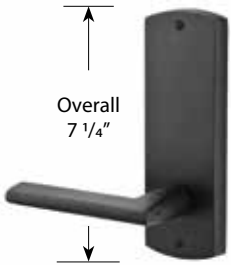

NEW PRODUCT ANNOUNCEMENT

Hailey Sandcast Bronze Mortise Knob by Knob and Lever by Lever Entry Sets
Missoula Style Sandcast Bronze Sideplate Locksets

*Hailey Mortise Trim
Knob by Knob Entry Set
Shown with Round knob
in Medium Bronze Finish*

*Also Available
Hailey Mortise Trim
Lever by Lever Entry Set
Shown with Lariat Lever
in Flat Black Finish*

Hailey Mortise Style *Complete Lockset*

Description	UL	Product Code	Backset	Knob or Lever Style	Finish	List Price	UL Mortise List Price
Entry Set	UL	3534	2½" or 2¾"	<i>See 2012 EMTEK Price Book Page 5 for Sandcast Bronze Knob & Lever Options.</i>	Flat Black (FB) Medium Bronze (MB)	\$498.00	\$614.00
Dummy	UL	3134	N/A			\$314.00	\$314.00

Handing and Door Thickness are Required for All Mortise Locks. Locks for in-swing doors are standard, for out-swing doors please specify.

Missoula Style Non-Keyed

Description	Product Code	Knob or Lever Style	Finish	List Price
Passage	71023	<i>See 2012 EMTEK Price Book Page 5 for Sandcast Bronze Knob & Lever Options.</i>	Flat Black (FB)	\$154.00
Privacy	72023		Medium Bronze (MB)	\$154.00
Dummy Pair	70063		\$154.00	