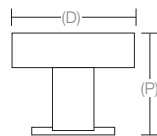

b. Cadet Knob

Product Code	Dimension(D)	Projection(P)	List Price
86321	1"	1 ⅛"	$5.60
86322	1 ¼"	1 ⅝"	$6.60
86323	1 ¾"	1 ⅜"	$12.00