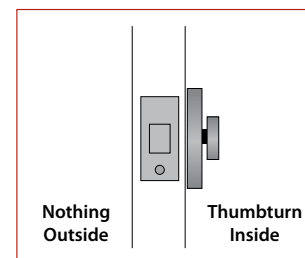

#### Standard with Single Sided Deadbolt Locks

- Includes Deadbolt Mechanism and Strikeplate
- **For Interior Installation and Appearance**
- No Cylinder or Collar
- Hardened Steel Bolt
- Fits Door Thickness 1 5/8" to 2 3/8"