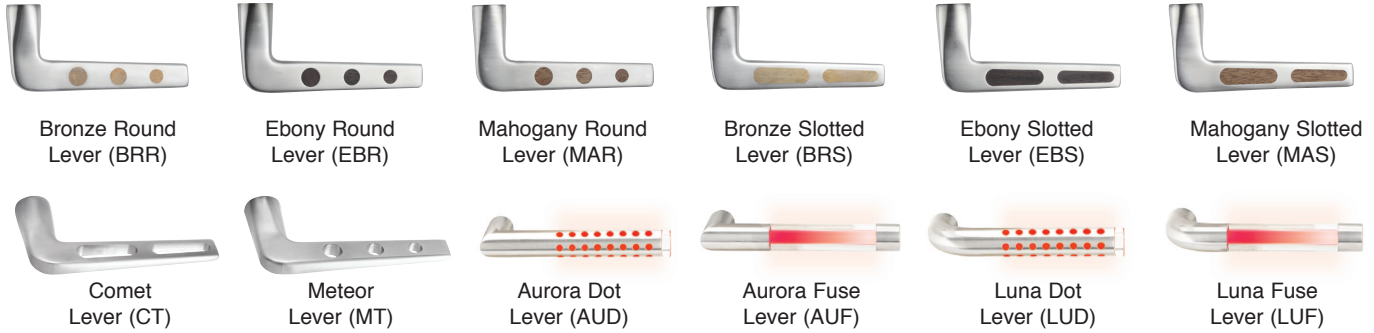

Description	Related Product codes	On Hand Stock
Stainless Steel Pierced, Natural Bronze Inlays, Natural Wood Inlays, and Brighthandle Levers	B200, M100/M200/M300 CT, MT, ATEBR, ATEBS, ATMAR, ATMAS, ATBRR, ATBRS, AUD, AUF, LUD, LUF (Price Book Pages 100-101)	Limited Stock Available

Description	Related Product codes	On Hand Stock
Achilles Lever, Stainless Steel	AC (Price Book Page 99)	Limited Stock Available
Ajax Lever, Stainless Steel	AJ (Price Book Page 99)	Limited Stock Available

Description	Related Product codes	On Hand Stock
Stainless Steel Bar Pull, 46", 54" ONLY	S62015SS, S62016SS (Cabinet & Bath Price Book Page 23)	Stock Available

The products shown below will be discontinued effective July 1st, 2011. Product availability is limited to current quantities on hand. These products will no longer be available to purchase after December 31, 2011.

Description	Related Product codes	On Hand Stock
Verde Finish on All Arts and Crafts Products	"V" finish	Limited Stock Available

S Style

Urn Style

Description	Related Product codes	On Hand Stock
Solid Brass S Style Door Knocker (in All Finishes)	2622 (Price Book Page 121)	No Stock Available
Solid Brass Urn Style Door Knocker (PVD Finish ONLY)	2620 (Price Book Page 121)	No Stock Available