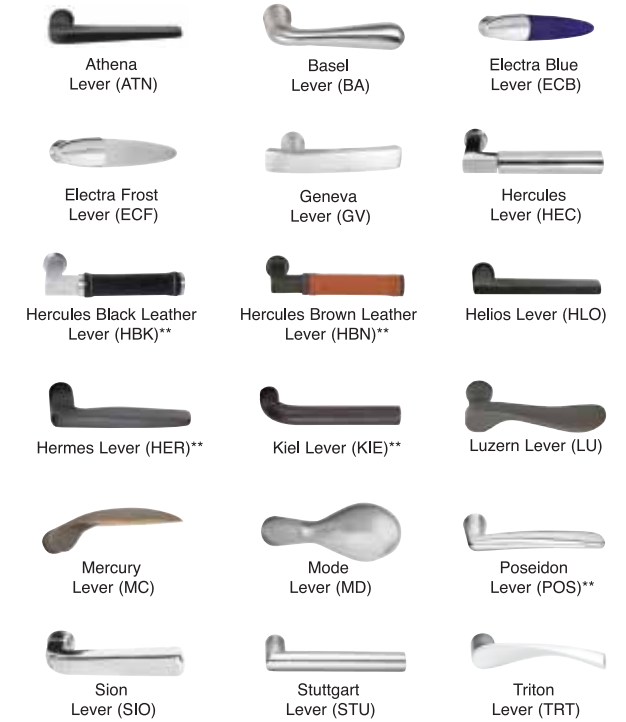

## EMTouch Brass Keypad Leverset

Shown in Oil Rubbed Bronze (US10B) finish with Triton Lever\*, Storeroom/Gate Function.

Exterior Trim Interior Trim

## EMTouch Brass Keypad Leverset

Shown in Satin Nickel (US15) finish with Helios Lever\*, Passage Function.

Exterior Trim Interior Trim

### Modern Brass Lever Options