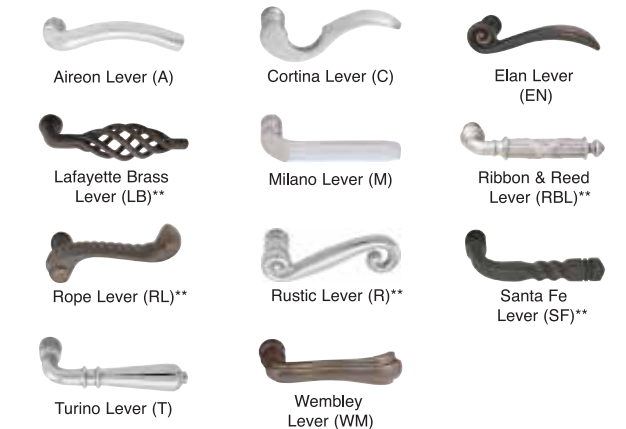

## EMTouch Brass Keypad Leverset

Shown in Oil Rubbed Bronze (US10B) finish with Triton Lever\*, Storeroom/Gate Function.

Exterior Trim Interior Trim

## EMTouch Brass Keypad Leverset

Shown in Satin Nickel (US15) finish with Helios Lever\*, Passage Function.

Exterior Trim Interior Trim

### Modern Brass Lever Options

### Brass Lever Options

\* **Handing Required for Leversets.** Standard latch is for 2 3/8" backset. Specify 2 3/4" backset if required. Complete set includes Latch and Strike Plate. Keypad Leversets are compatible with levers only.