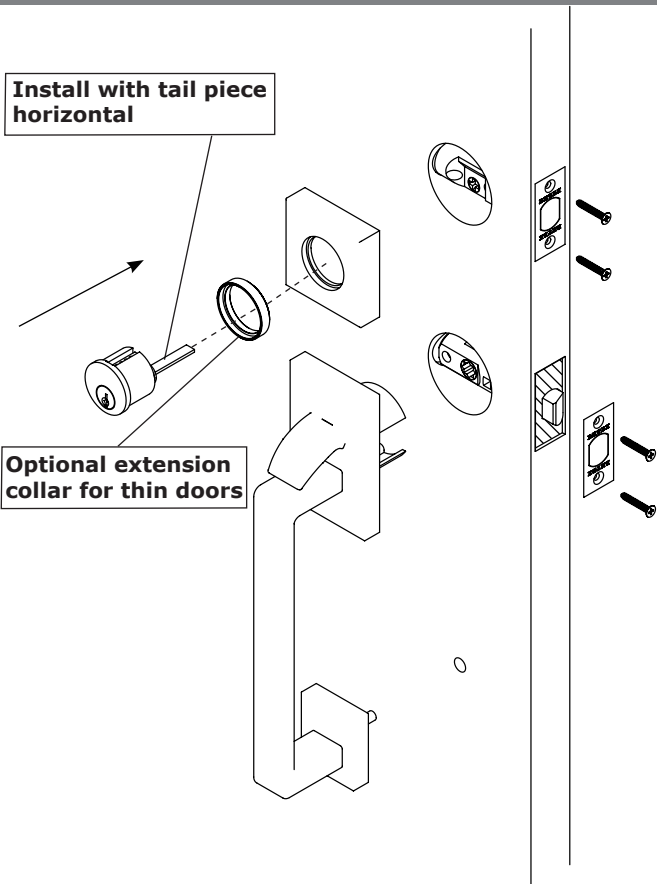

Installation Guide - Tubular Sectional Entry Set - Single Cylinder Deadbolt

1. Door Prep

See template for door prep specifications.

2. Door Jamb Prep

4. Outside Installation

Extension Collar is provided for thin doors.

Install with tail piece horizontal

Optional extension collar for thin doors

Plates and grips vary depending on style.

5. Inside Installation