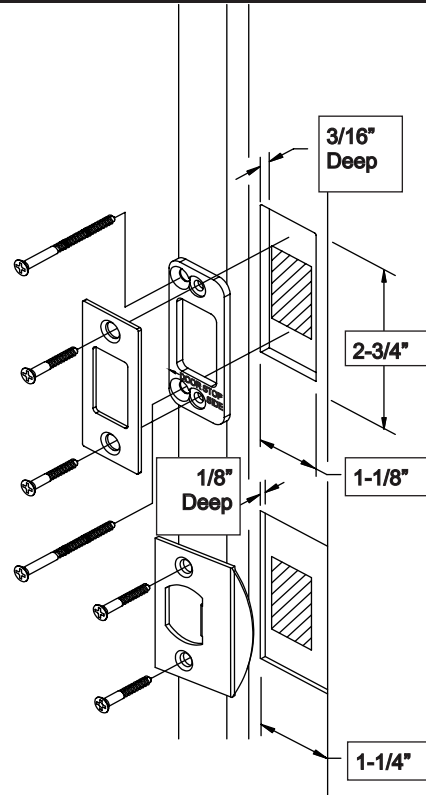

Installation Guide - Tubular Sectional Entry Set - Single Cylinder Deadbolt

1. Door Prep

See template for door prep specifications.

2. Door Jamb Prep

4. Outside Installation

Extension Collar is provided for thin doors.

Install with tail piece horizontal

Optional extension collar for thin doors

Plates and grips vary depending on style.

5. Inside Installation