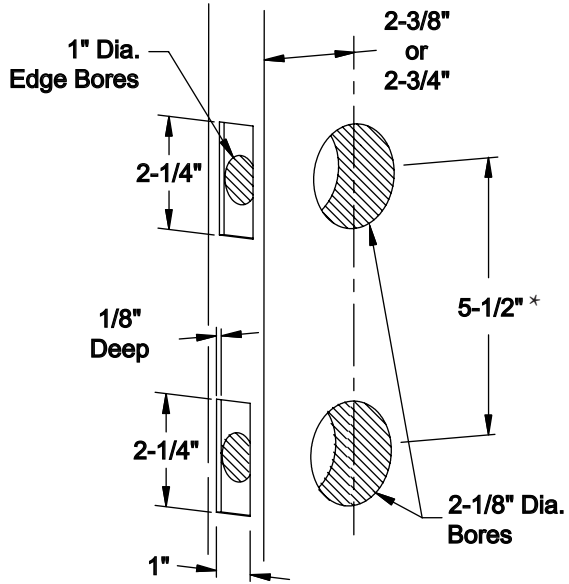

Installation Guide - Tubular Sectional Entry Set - Single Cylinder Deadbolt

1. Door Prep

See template for door prep specifications.

2. Door Jamb Prep

4. Outside Installation

Extension Collar is provided for thin doors.

Install with tail piece horizontal

Optional extension collar for thin doors

Plates and grips vary depending on style.

5. Inside Installation