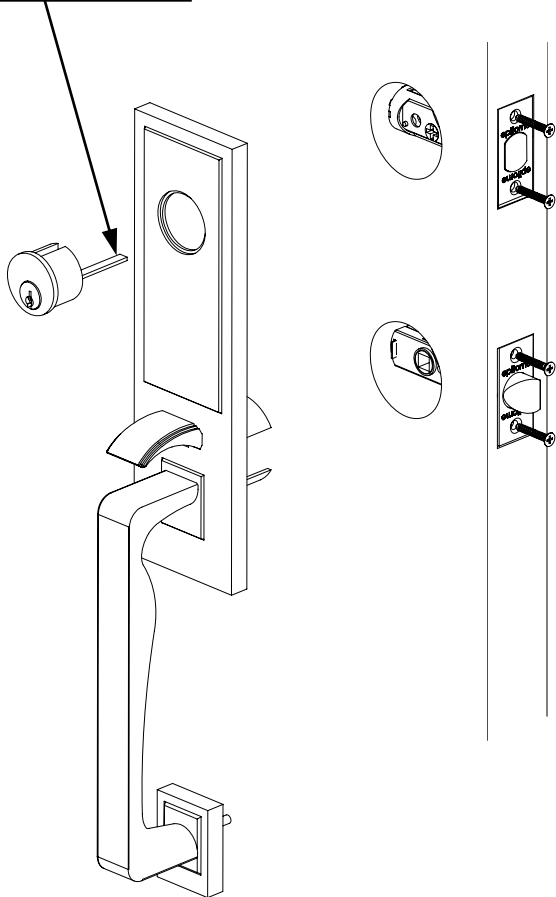

Installation Instructions-Tubular Monolithic Entry Set - Single Cylinder Deadbolt

Door Prep - Active Lock

Door Jamb for Active Locks

Outside Trim

Tailpiece Horizontal

Inside Trim

Plates and grip vary depending on style.

epitome[®]
ASSA ABLOY

After lock has been installed tighten set screw with allen wrench.