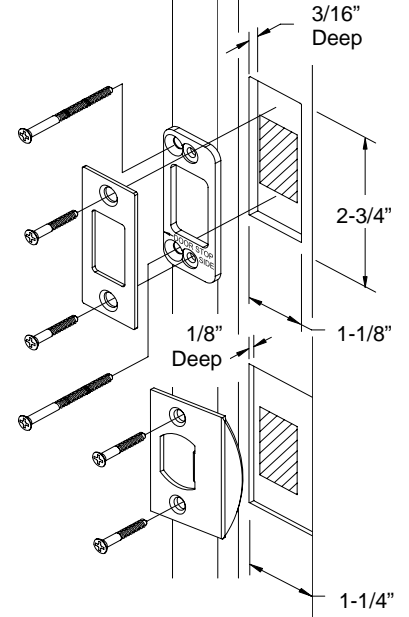

Installation Instructions-Tubular Monolithic Entry Set - Single Cylinder Deadbolt

Door Prep - Active Lock

Door Jamb for Active Locks

Outside Trim

Tailpiece Horizontal

Inside Trim

Plates and grip vary depending on style.

epitome[®]
ASSA ABLOY

After lock has been installed tighten set screw with allen wrench.