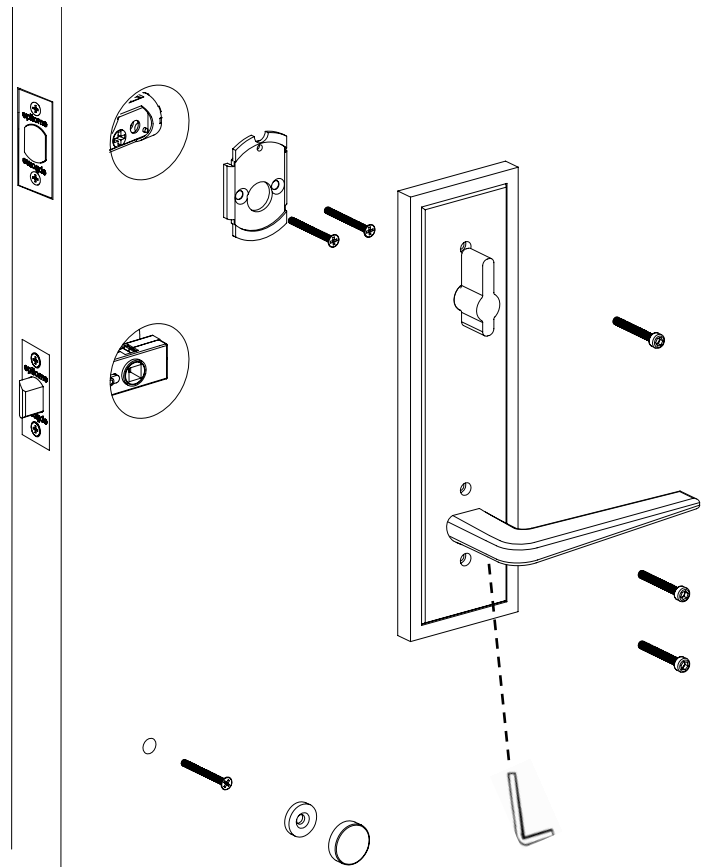

Installation Instructions-Tubular Monolithic Entry Set - Single Cylinder Deadbolt

Door Prep - Active Lock

Door Jamb for Active Locks

Outside Trim

Tailpiece Horizontal

Inside Trim

Plates and grip vary depending on style.

epitome[®]
ASSA ABLOY

After lock has been installed tighten set screw with allen wrench.