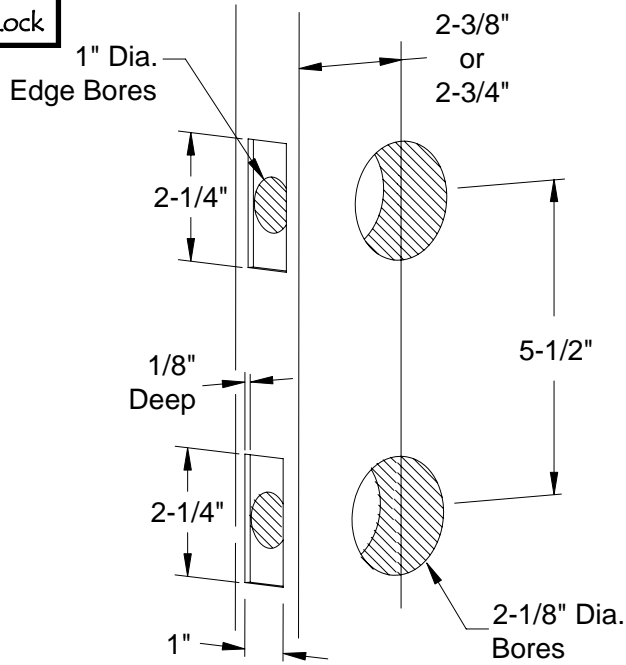

Installation Instructions-Tubular Monolithic Entry Set - Single Cylinder Deadbolt

Door Prep - Active Lock

Door Jamb for Active Locks

Outside Trim

Tailpiece Horizontal

Inside Trim

Plates and grip vary depending on style.

epitome[®]
ASSA ABLOY

After lock has been installed tighten set screw with allen wrench.